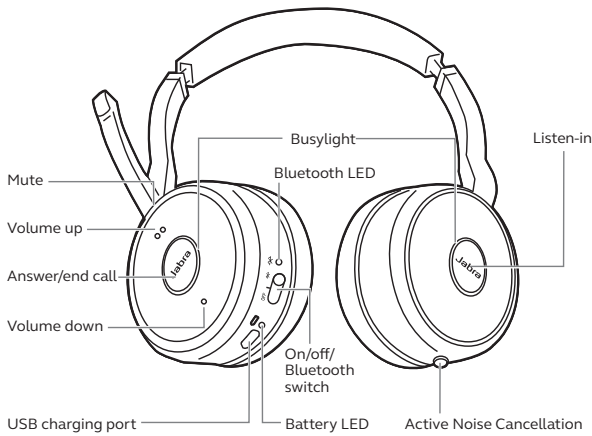

Works with

For compatibility information go to jabra.com

How to connect

PC

The headset and the USB dongle are pre-paired and ready for use.

Smartphone

Switch on Bluetooth pairing and then follow the voice-guided instructions in the headset.

How to use

Listen-in
Listen to your surroundings without taking off your headset.

Active Noise Cancellation
Eliminate unwanted background noise at the touch of a button.

Charging
Use the USB cable or charging stand. The charging stand should be plugged into a powered USB port on your PC, docking station, or wall charger.

It takes approx. 3 hours to fully charge the headset.

	Features	Benefits	Jabra Evolve 75
Connectivity	Jabra Link 370 USB Adapter	Wireless range of up to 100 feet / 30 meters	■
	Dual Bluetooth® connectivity- for PC, smartphone and Tablet	Dual Bluetooth® connectivity to two Bluetooth® devices at the same time	■
	USB cable	Use the headset for calls and music whilst charging at the same time	■
	Full compatibility with UC systems & VoIP clients	Seamless integration and call control with leading UC systems/PC softphones	■
Audio	HiFi Audio	Best-in-class sound performance including HiFi audio streaming	■
	Superior ANC	Eliminate background noise at the touch of a button	■
Ease of use	Rechargeable battery	Up to 15 hours battery life	■
	All day comfort	All-day comfort leather feel ear cushions and an on-the-ear wearing style for all day comfort	■
	Busylight	Integrated busylight on both ear cups acting as a do not disturb signal	■
	Volume controls	Speaker volume up/down on headset	■
	Discreet boomarm	Boom arm can be clipped into the headband when not on calls	■
	Listen-In	Easy to reach button on ear cup to hear announcements without removing the headset	■
Accessories	Charging stand*	Easy charging and docking comes with an optional charging stand to eliminate battery concerns	■